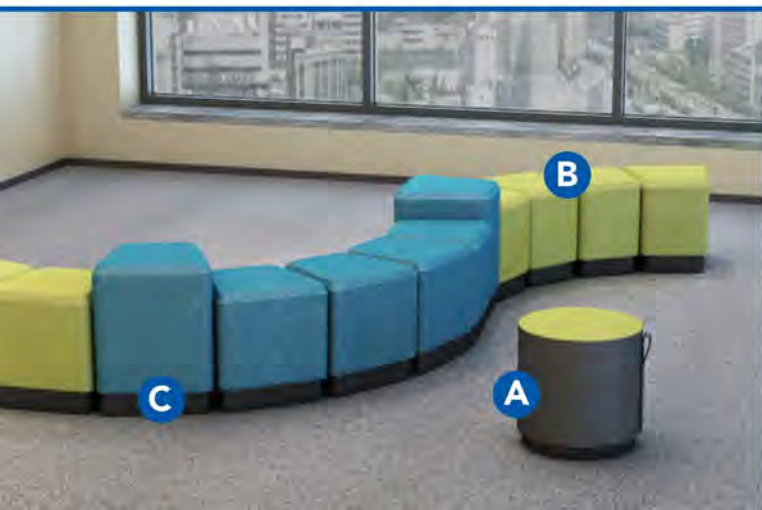

\$274

Reception Guest Chair

- LLR69507
- Steel Frame

List: ~~\$142~~

\$85

- A** Contemporary Seating Round Foot Stool
- LLR86936 - Black
- LLR86937 - Gray (Pictured Left)

List: ~~\$215~~

\$129