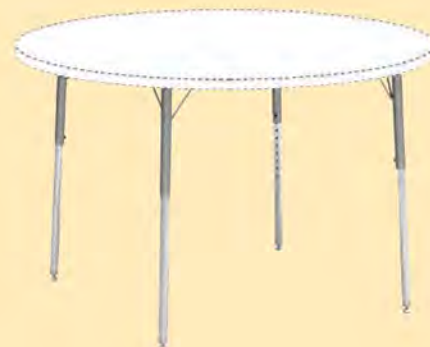

Classroom Activity Table Low Height Adjustable Leg Kit

LLR99927 - Low Height

List: ~~\$177~~ **\$106**

Classroom Round Activity Tabletop

LLR99922 - Grey/Navy

LLR99923 - Grey/Red

List: ~~\$367~~ **\$220**

Classroom Kidney Shaped Activity Tabletop

LLR99924 - Grey/Navy

LLR99925 - Grey/Red

List: ~~\$566~~ **\$340**

Classroom Activity Table Standard Height Adjustable Leg Kit

LLR99926 - Attaches to Rectangular, Round & Kidney Shaped Tables

List: ~~\$188~~ **\$113**