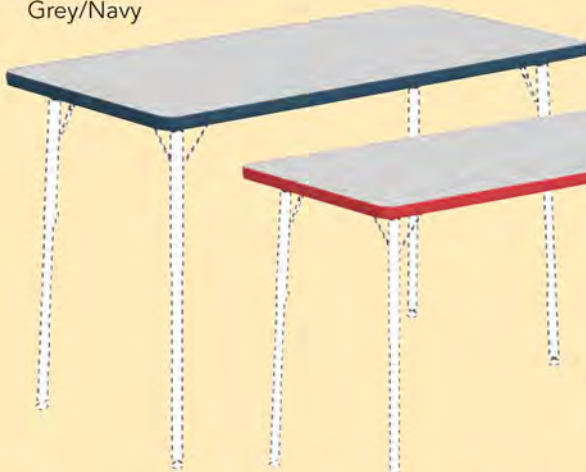

Activity Table Low Height Adjustable Leg Kit

LLR99900 - Low Height

List: ~~$171~~ **$103**

Grey/Navy

Grey/Red